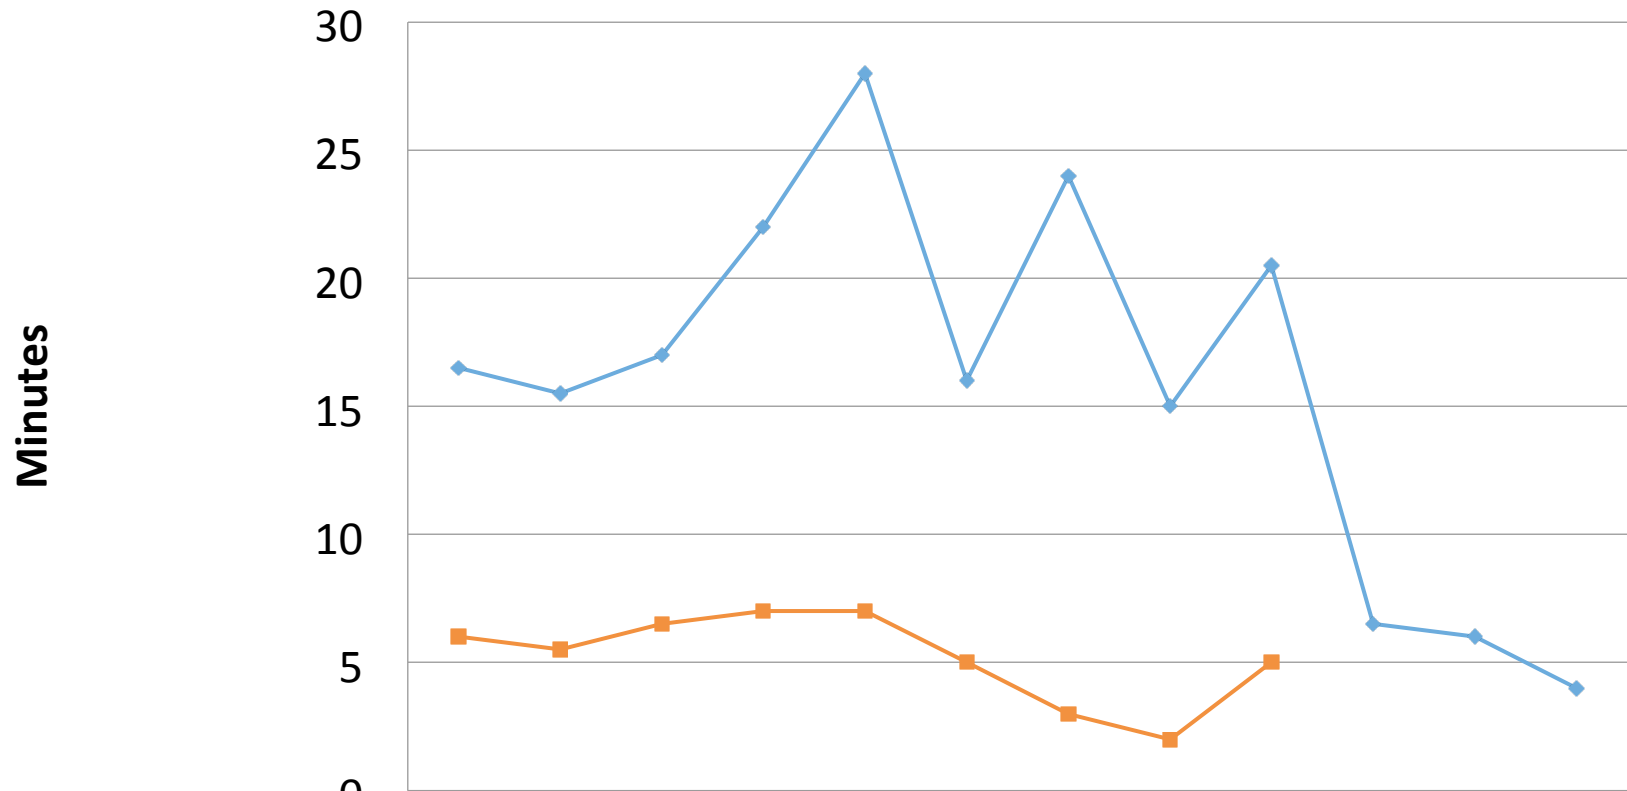

2015/2016 Median Door to CT Times

	Jan	Feb	Mar	Apr	May	Jun	Jul	Aug	Sep	Oct	Nov	Dec
2015	16.5	15.5	17	22	28	16	24	15	20.5	6.5	6	4
2016 Door to CT	6	5.5	6.5	7	7	5	3	2	5			