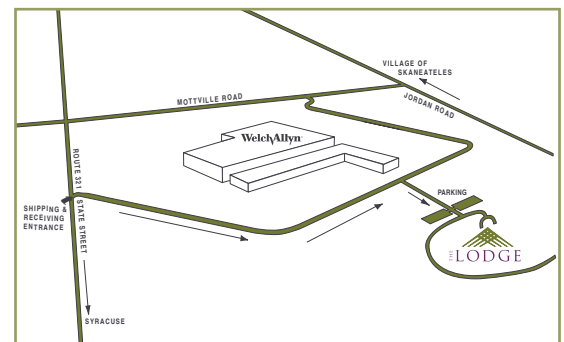

### FROM AIRPORT AND NORTH

1. Take I-81 SOUTH. Follow the signs to I-690 WEST.
2. Proceed on I-690 WEST. Follow signs to ROUTE 5 WEST (*toward Auburn*).
3. At the SECOND light, take a LEFT onto ROUTE 321. Travel approximately 6 miles (*Welch Allyn will be on your RIGHT*).
4. Turn RIGHT into entrance marked SHIPPING and RECEIVING. Follow driveway and signage for The Lodge.  
 The Lodge is a timber-framed building with a green roof set in the wooded area across from Welch Allyn.

### FROM SOUTH

1. Take I-81 NORTH to EXIT 15 (*Lafayette*). Merge onto ROUTE 11.
2. Turn RIGHT at ROUTE 20 WEST
3. Travel on ROUTE 20 WEST for approximately 18 miles. You will arrive in the Village of Skaneateles; lake will be on your left.
4. Turn RIGHT onto ROUTE 321 (*State Street Road*). Travel approximately 2.5 miles. Welch Allyn will be on your LEFT.
5. Turn Left into entrance marked SHIPPING and RECEIVING. Follow driveway and signage for The Lodge.  
 The Lodge is a timber-framed building with a green roof set in the wooded area across from Welch Allyn.

### FROM WEST

1. Take I-90 (*Thruway*) EAST to EXIT 40. Turn RIGHT on ROUTE 34 SOUTH.  
 Continue on ROUTE 34 SOUTH into Auburn (*via North Street*). You will pass a Holiday Inn (*approximately 9 miles*).
2. Stay in LEFT lane. At the FOURTH traffic light you will see the Phoenix Building (*tall building with gold lettering and a clock on top*). This is Genesee Street/ROUTE 20. Take ROUTE 20 EAST.
3. Travel approximately 7 miles into the Village of Skaneateles.
4. At the SECOND traffic light in the village, take a LEFT onto ROUTE 321 (*State Street Road*). Travel approximately 2.5 miles (*the Welch Allyn facility and The Lodge entrance will be on your LEFT*).
5. Turn Left into entrance marked SHIPPING and RECEIVING. Follow driveway and signage for The Lodge.  
 The Lodge is a timber-framed building with a green roof set in the wooded area across from Welch Allyn.