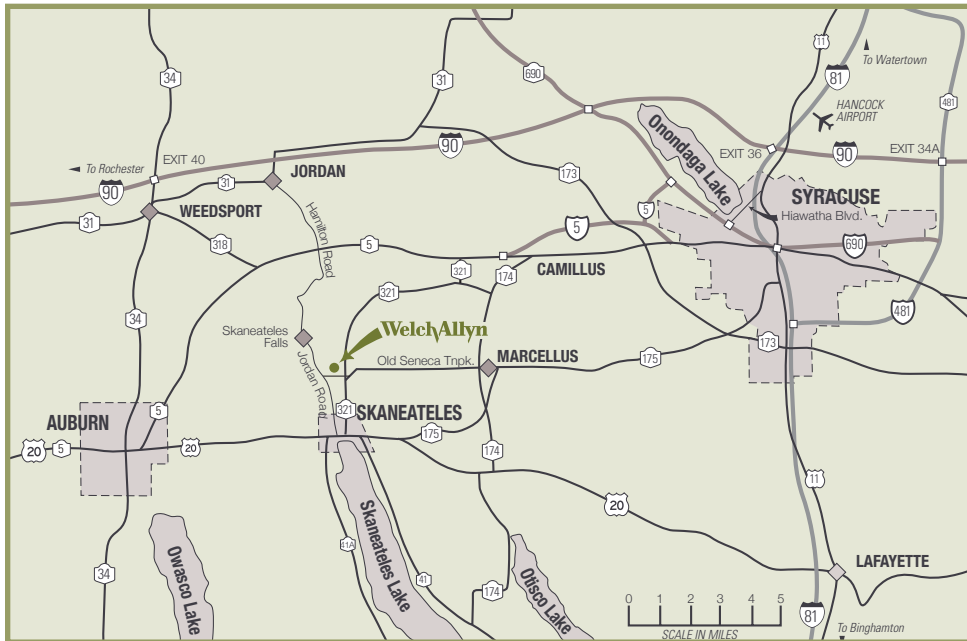

DIRECTIONS

4355 State Street Road
Skaneateles Falls, NY 13153
(p) 315.291.3700 (f) 315.291.3703
E-mail: lodge@welchallyn.com
thelodge.welchallyn.com

DIRECTIONS TO THE LODGE

FROM AIRPORT AND NORTH

1. Take I-81 SOUTH. Follow the signs to I-690 WEST.
2. Proceed on I-690 WEST. Follow signs to ROUTE 5 WEST (*toward Auburn*).
3. At the SECOND light, take a LEFT onto ROUTE 321. Travel approximately 6 miles (*Welch Allyn will be on your RIGHT*).
4. Turn RIGHT into entrance marked SHIPPING and RECEIVING. Follow driveway and signage for The Lodge.
  The Lodge is a timber-framed building with a green roof set in the wooded area across from Welch Allyn.

FROM EAST

Take I-90 (*Thruway*) WEST to EXIT 36 (*I-81 SOUTH*). Follow the signs to 690 WEST. Then follow directions 2-4 above.

FROM SOUTH

1. Take I-81 NORTH to EXIT 15 (*Lafayette*). Merge onto ROUTE 11.
2. Turn RIGHT at ROUTE 20 WEST
3. Travel on ROUTE 20 WEST for approximately 18 miles. You will arrive in the Village of Skaneateles; lake will be on your left.
4. Turn RIGHT onto ROUTE 321 (*State Street Road*). Travel approximately 2.5 miles. Welch Allyn will be on your LEFT.
5. Turn Left into entrance marked SHIPPING and RECEIVING. Follow driveway and signage for The Lodge.
  The Lodge is a timber-framed building with a green roof set in the wooded area across from Welch Allyn.

FROM WEST

1. Take I-90 (*Thruway*) EAST to EXIT 40. Turn RIGHT on ROUTE 34 SOUTH.
  Continue on ROUTE 34 SOUTH into Auburn (*via North Street*). You will pass a Holiday Inn (*approximately 9 miles*).
2. Stay in LEFT lane. At the FOURTH traffic light you will see the Phoenix Building (*tall building with gold lettering and a clock on top*). This is Genesee Street/ROUTE 20. Take ROUTE 20 EAST.
3. Travel approximately 7 miles into the Village of Skaneateles.
4. At the SECOND traffic light in the village, take a LEFT onto ROUTE 321 (*State Street Road*). Travel approximately 2.5 miles (*the Welch Allyn facility and The Lodge entrance will be on your LEFT*).
5. Turn Left into entrance marked SHIPPING and RECEIVING. Follow driveway and signage for The Lodge.
  The Lodge is a timber-framed building with a green roof set in the wooded area across from Welch Allyn.